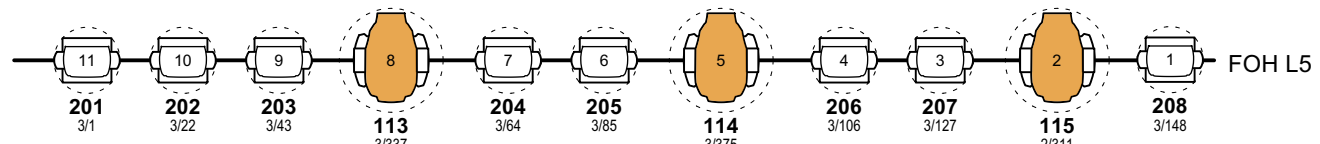

NOTE: FoH Pipes are NOT shown in accurate relationship to centerline on this drawing in order to provide clarity of data/information!

Reduced Key

See Full plot for all fixture details.

- Ayrton Ghibli (38 ch)
- Ayrton Eurus S (41 ch)
- Rogue R3 Wash (21 ch)
- PAR 64 WFL
- Lustr2LS-26
- Lustr2LS-36
- Lustr TS-10
- COLORado 1 Tour
- GLP X4S (14 ch)

Legend

Color
Universe/Address

Channel
Universe/Address

- Fr: 1 L223 (1/8 CTO)
- Fr: 2 L206 (1/4 CTO)
- Fr: 3 L279 (1/8 -Grn)
- Fr: 4 L249 (1/4-Grn)
- Fr: 5 L298 (.15 ND)
- Fr: 6 L209 (.3 ND)

Standard Hse Spot Colors

Crow's Nest fixtures are NOT shown on 11x17; see D size plot for these fixtures

See Arch D size plot for full plot and all notes.