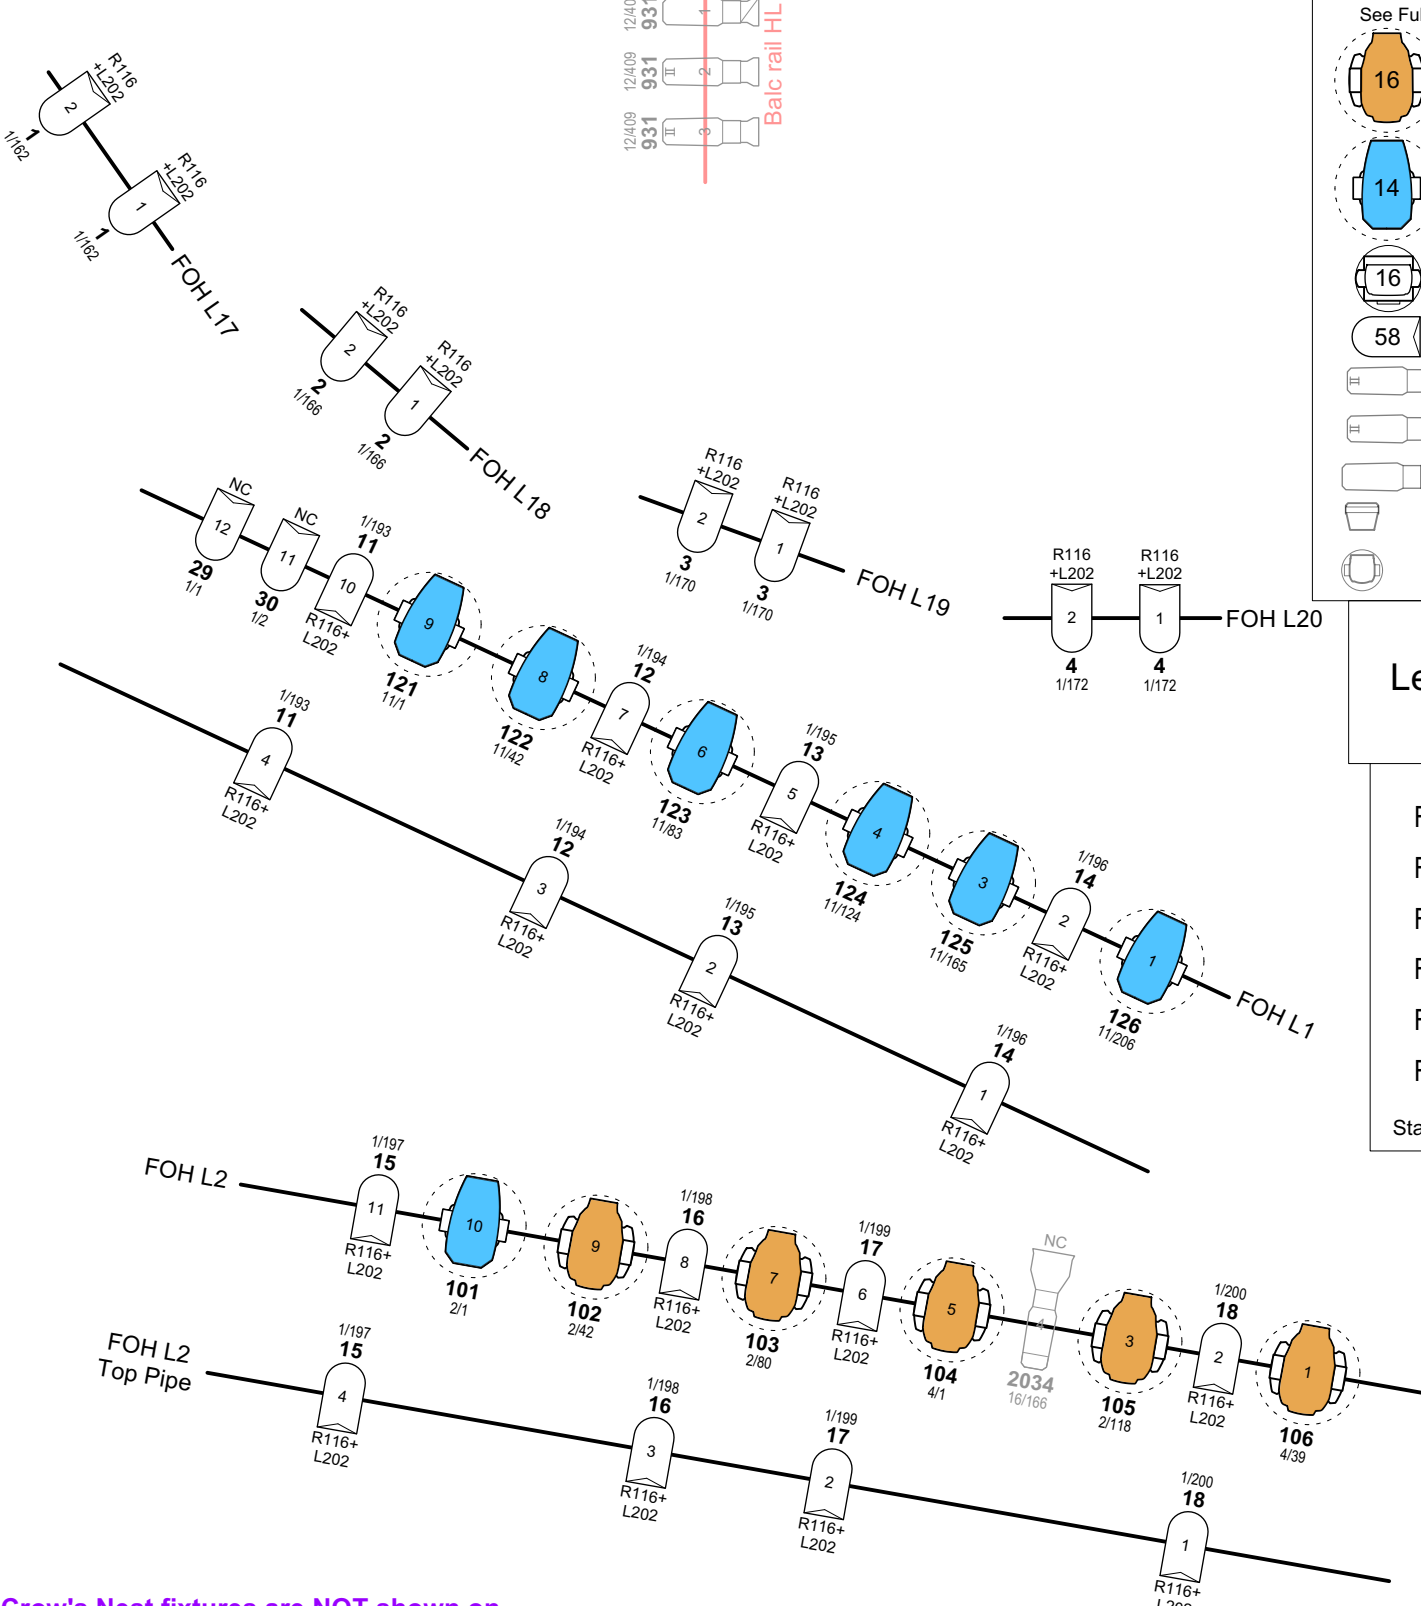

NOTE: FoH Pipes are NOT shown in accurate relationship to centerline on this drawing in order to provide clarity of data/information!

Reduced Key

See Full plot for all fixture details.

- Ayrton Ghibli (38 ch)
- Ayrton Eurus S (41 ch)
- Rogue R3 Wash (21 ch)
- PAR 64 WFL
- Lustr2LS-26
- Lustr2LS-36
- Lustr TS-10
- COLORado 1 Tour
- GLP X4S (14 ch)

Legend

Color
Universe/Address

Channel
Universe/Address

- Fr: 1 L223 (1/8 CTO)
- Fr: 2 L206 (1/4 CTO)
- Fr: 3 L279 (1/8 -Grn)
- Fr: 4 L249 (1/4-Grn)
- Fr: 5 L298 (.15 ND)
- Fr: 6 L209 (.3 ND)

Standard Hse Spot Colors

Crow's Nest fixtures are NOT shown on 11x17; see D size plot for these fixtures

See Arch D size plot for full plot and all notes.