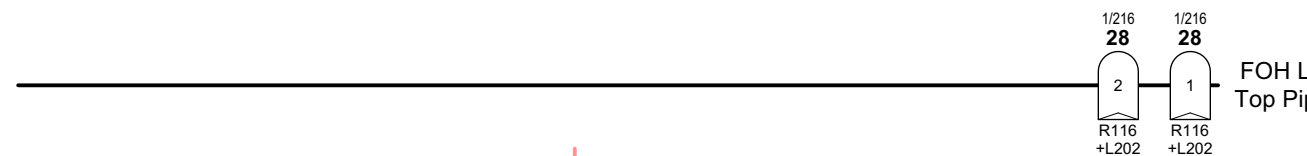

NOTE: FoH Pipes are NOT shown in accurate relationship to centerline on this drawing in order to provide clarity of data/information!

Reduced Key

See Full plot for all fixture details.

- Ayrton Ghibli (38 ch)
- Ayrton Eurus S (41 ch)
- Rogue R3 Wash (21 ch)
- PAR 64 WFL
- Lustr2LS-26
- Lustr2LS-36
- Lustr TS-10
- COLORado 1 Tour
- GLP X4S (14 ch)

Legend

Color
Universe/Address

Channel
Universe/Address

- Fr: 1 L223 (1/8 CTO)
- Fr: 2 L206 (1/4 CTO)
- Fr: 3 L279 (1/8 -Grn)
- Fr: 4 L249 (1/4-Grn)
- Fr: 5 L298 (.15 ND)
- Fr: 6 L209 (.3 ND)

Standard Hse Spot Colors