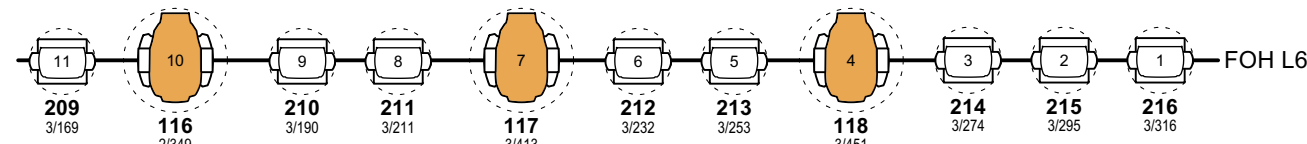

NOTE: FoH Pipes are NOT shown in accurate relationship to centerline on this drawing in order to provide clarity of data/information!

Reduced Key

See Full plot for all fixture details.

- Ayrton Ghibli (38 ch)
- Ayrton Eurus S (41 ch)
- Rogue R3 Wash (21 ch)
- PAR 64 WFL
- Lustr2LS-26
- Lustr2LS-36
- Lustr TS-10
- COLORado 1 Tour
- GLP X4S (14 ch)

Legend

Color
Universe/Address

Channel
Universe/Address

- Fr: 1 L223 (1/8 CTO)
- Fr: 2 L206 (1/4 CTO)
- Fr: 3 L279 (1/8 -Grn)
- Fr: 4 L249 (1/4-Grn)
- Fr: 5 L298 (.15 ND)
- Fr: 6 L209 (.3 ND)

Standard Hse Spot Colors

Crow's Nest fixtures are NOT shown on 11x17; see D size plot for these fixtures

See Arch D size plot for full plot and all notes.