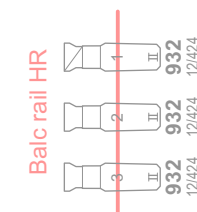

NOTE: FoH Pipes are NOT shown in accurate relationship to centerline on this drawing in order to provide clarity of data/information!

Reduced Key

See Full plot for all fixture details.

- Ayrton Ghibli (38 ch)
- Ayrton Eurus S (41 ch)
- Rogue R3 Wash (21 ch)
- PAR 64 WFL
- Lustr2LS-26
- Lustr2LS-36
- Lustr TS-10
- COLORado 1 Tour
- GLP X4S (14 ch)

Legend

Color
Universe/Address

Channel
Universe/Address

- Fr: 1 L223 (1/8 CTO)
- Fr: 2 L206 (1/4 CTO)
- Fr: 3 L279 (1/8 -Grn)
- Fr: 4 L249 (1/4-Grn)
- Fr: 5 L298 (.15 ND)
- Fr: 6 L209 (.3 ND)

Standard Hse Spot Colors

Crow's Nest fixtures are NOT shown on 11x17; see D size plot for these fixtures

See Arch D size plot for full plot and all notes.