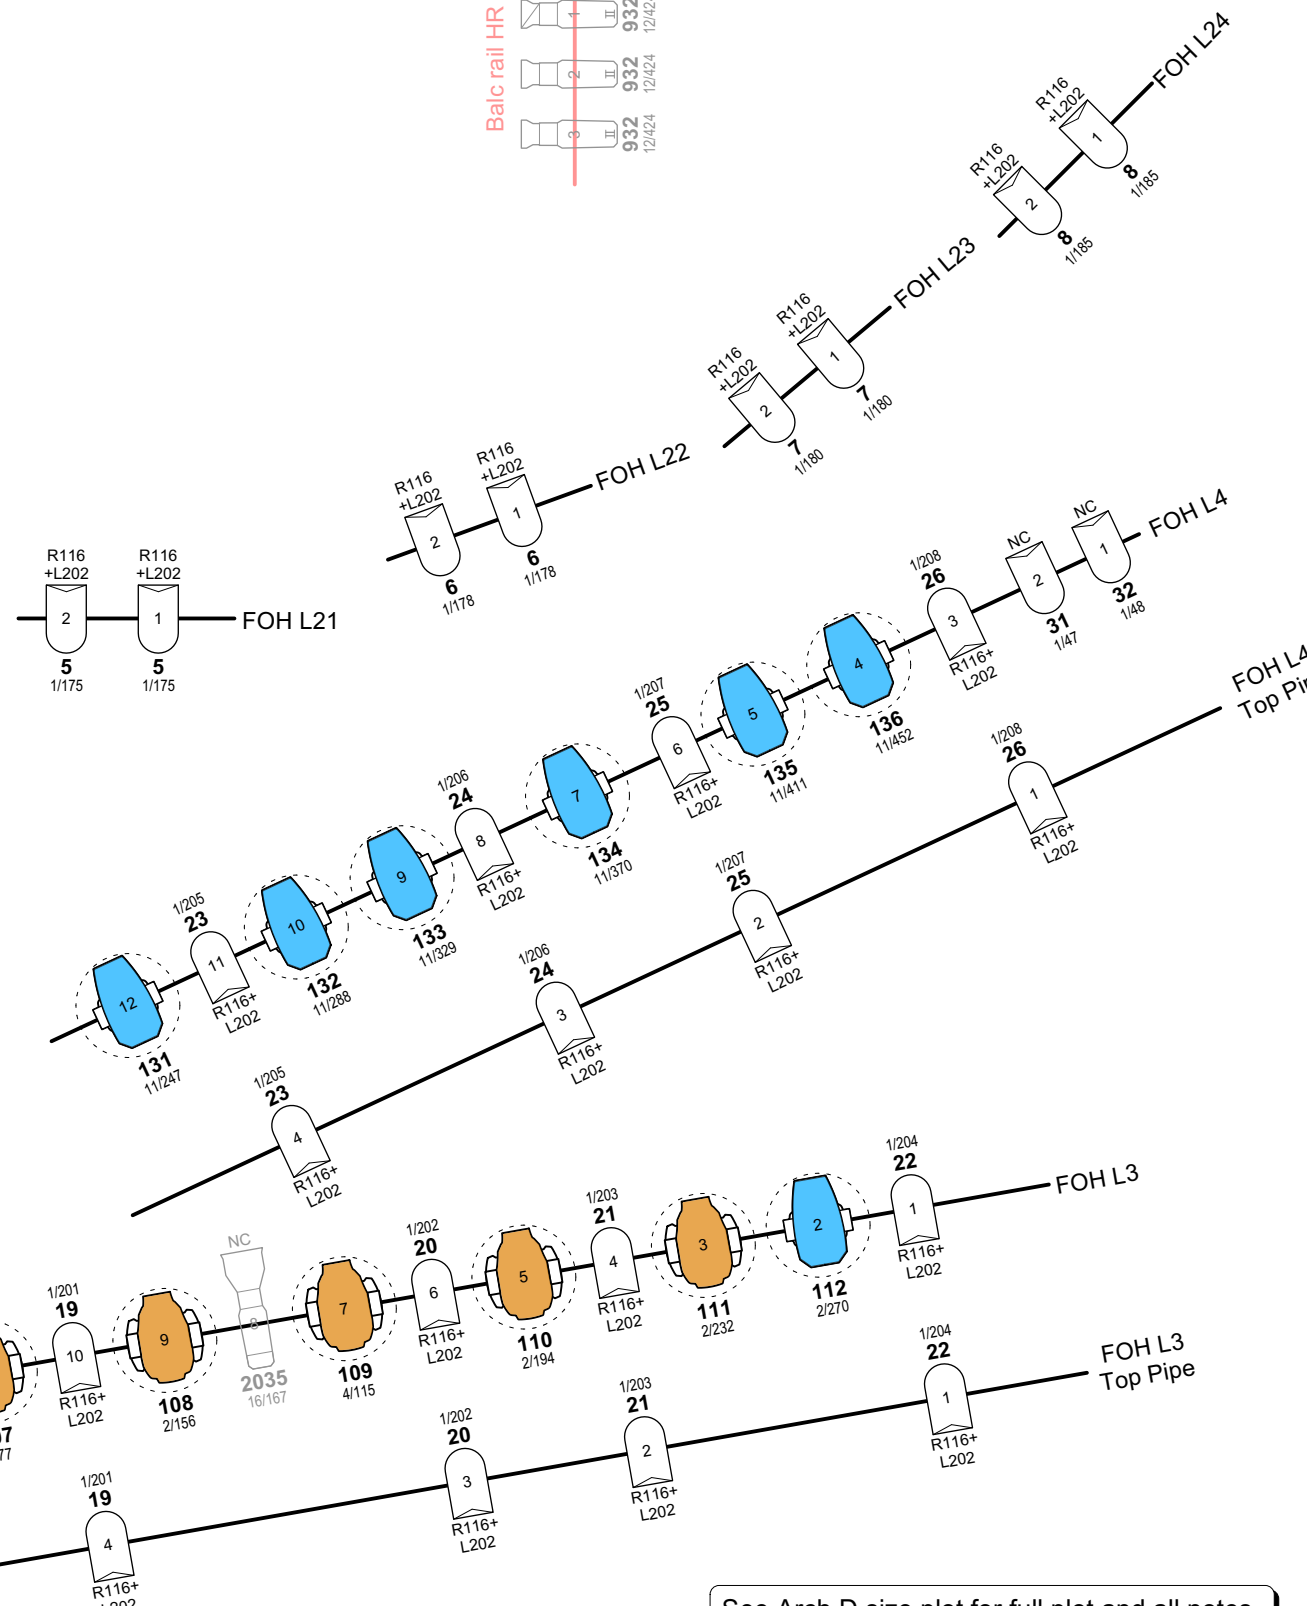

NOTE: FoH Pipes are NOT shown in accurate relationship to centerline on this drawing in order to provide clarity of data/information!

Reduced Key

See Full plot for all fixture details.

- Ayrton Ghibli (38 ch)
- Ayrton Eurus S (41 ch)
- Rogue R3 Wash (21 ch)
- PAR 64 WFL
- Lustr2LS-26
- Lustr2LS-36
- Lustr TS-10
- COLORado 1 Tour
- GLP X4S (14 ch)

Legend

Color
Universe/Address

Channel
Universe/Address

- Fr: 1 L223 (1/8 CTO)
- Fr: 2 L206 (1/4 CTO)
- Fr: 3 L279 (1/8 -Grn)
- Fr: 4 L249 (1/4-Grn)
- Fr: 5 L298 (.15 ND)
- Fr: 6 L209 (.3 ND)

Standard Hse Spot Colors

Crow's Nest fixtures are NOT shown on 11x17; see D size plot for these fixtures

See Arch D size plot for full plot and all notes.