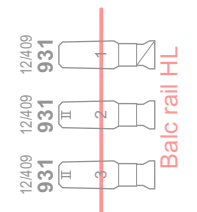

NOTE: FoH Pipes are NOT shown in accurate relationship to centerline on this drawing in order to provide clarity of data/information!

Reduced Key

See Full plot for all fixture details.

- Ayrton Ghibli (38 ch)
- Ayrton Eurus S (41 ch)
- Rogue R3 Wash (21 ch)
- PAR 64 WFL
- Lustr2LS-26
- Lustr2LS-36
- Lustr TS-10
- COLORado 1 Tour
- GLP X4S (14 ch)

Legend

Color
Universe/Address

Channel
Universe/Address

- Fr: 1 L223 (1/8 CTO)
- Fr: 2 L206 (1/4 CTO)
- Fr: 3 L279 (1/8 -Grn)
- Fr: 4 L249 (1/4-Grn)
- Fr: 5 L298 (.15 ND)
- Fr: 6 L209 (.3 ND)

Standard Hse Spot Colors

Crow's Nest fixtures are NOT shown on 11x17; see D size plot for these fixtures

See Arch D size plot for full plot and all notes.